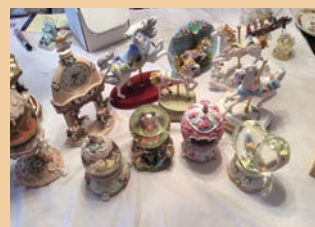

Lionel Electric Train Set- Lg amount in boxes, railroad cars, engines. Military cars, depot, train accessories all in boxes; Train Set /water tower with advertising.; NIB-JD o-scale freight cars for Train Set; much more not listed;

ANTIQUe FURNITURE

Kitchen Hoosier 1902 side board/flour unit & meat grinder, white porcelain top – nice; Old School Desk; Carousel Pictures; lg set of china; teddy bears; horse carousel rugs; pottery; Oak wood magazine rack with door Oak Cabinets; lg amount of wood doors; oak dresser & Mirror; oak head board & Frame, Ornate; oak end table; spiral leg end table; old trunk; 2 - ice cream tables & iron chairs; large carousel horse; 4 - heavy oak stools; many more items not list;