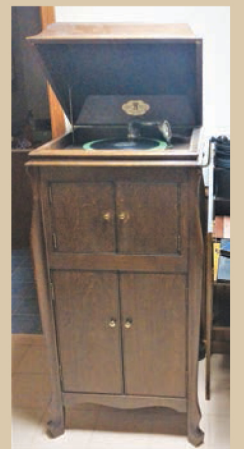

HOWELL
Real Estate
& Auction

Office 712-362-4844
220 Central Ave.
Estherville, Ia. 51334
howell9690@gmail.com

Mark Howell - 712-260-9690
Larry Howell - 712-260-9693
Gary Helmers - 507-236-2921

www.howellrealestateandauktion.com

Walter Ulrich Estate – Owner